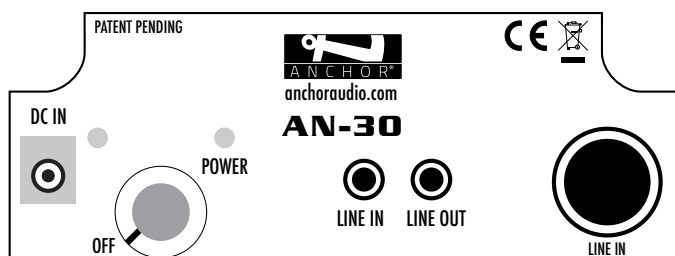

MADE IN THE USA

SIX YEAR WARRANTY

AN-30

Speaker Monitor

Perfect for..

- Classrooms
- AV Carts
- Studio
- Conference Rooms
- Dance Practice
- Install & Integration Projects
- and more!

TECH SPECS

- 100 dB of clear sound
- 30W AC mode
- 1/4" & 3.5 mm AUX line input
- 3.5 mm AUX line output to daisy chain multiple units
- One 4.5" woofer

FEATURES

- Reaches crowds of 100+
- Stand mountable
- Built-in bracket mount screws for easy installation (bracket with allen wrench sold separately)

(AN-30 Back Panel)

AN-30CP

AN-30 Model	
AN-30	AN-30 - black (includes AC-30)
AN-30 Package	
AN-30CP	One AN-30 (includes AC-30) and one wall mounted bracket with allen wrench (SB-30)
Accessories	
MINI-15ST	Stereo mini-plug cable - 15 ft.
SB-30	180° tilt wall or ceiling mount bracket
SS-300	Speaker stand
AC-30	AN-MINI adapter

Technical Specifications	
Rated Power Output	30 watts
Max SPL @ Rated Power	100 dB ±3 dB @ 1 meter
Frequency Response	100 Hz – 15 kHz
Speaker Type	4.5" Neodymium woofer
Line Out Jack	Line level, 3.5 mm - stereo
Line In Jack	Line level, 3.5 mm stereo & 1/4" phone - mono
DC Input Jack	12 -20V, 2A Min
Dimensions (HWD)	5.5" x 6" x 5.5" (14 x 15.2 x 14 cm)
Weight	1.5 lbs / 0.68 Kg