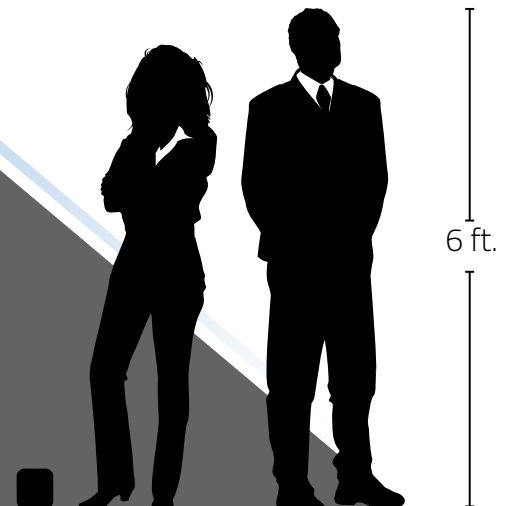

MADE IN THE USA

SIX YEAR WARRANTY

AN-30

Speaker Monitor

Perfect for..

- Classrooms
- AV Carts
- Studio
- Conference Rooms
- Dance Practice
- Install & Integration Projects
- and more!

TECH SPECS

- 100 dB of clear sound
- 30W AC mode
- 1/4" & 3.5 mm AUX line input
- 3.5 mm AUX line output to daisy chain multiple units
- One 4.5" woofer

Technical Specifications	
Rated Power Output	30 watts
Max SPL @ Rated Power	100 dB ±3 dB @ 1 meter
Frequency Response	100 Hz – 15 kHz
Speaker Type	4.5" Neodymium woofer
Line Out Jack	Line level, 3.5 mm - stereo
Line In Jack	Line level, 3.5 mm stereo & 1/4" phone - mono
DC Input Jack	12 -20V, 2A Min
Dimensions (HWD)	5.5" x 6" x 5.5" (14 x 15.2 x 14 cm)
Weight	1.5 lbs / 0.68 Kg